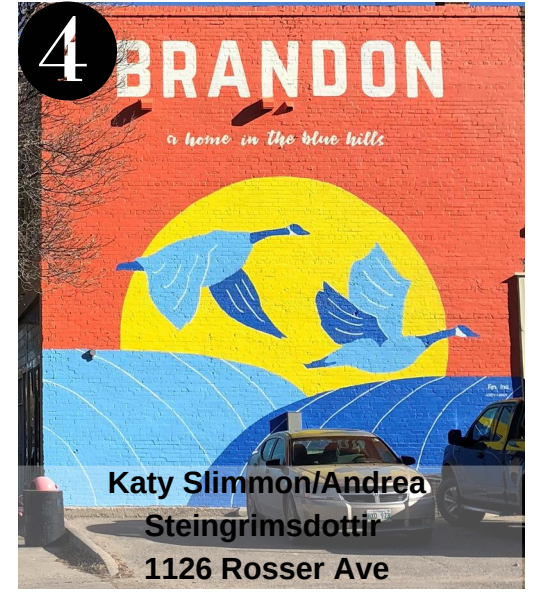

Pacific Avenue

Rosser Avenue

11th Street

10th Street

Princess Avenue

6th Street

5th Street

Lorne Avenue

# Brandon Murals Route Map

1

Mary Lowe/Erica Lowe  
315 10th Street

2

Jerry Rugg  
217 10th Street

3

Trevor Wheatly  
136 11th Street

4