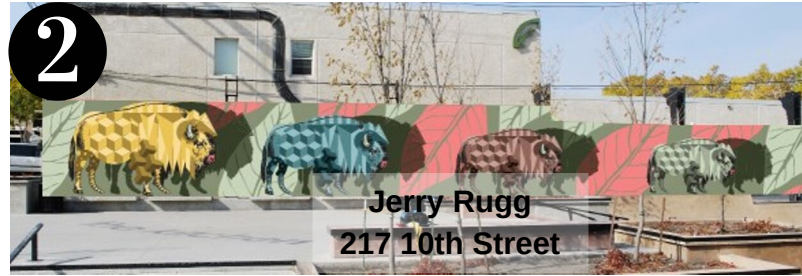

Pacific Avenue

Rosser Avenue

11th Street

10th Street

Princess Avenue

6th Street

5th Street

Lorne Avenue

# Brandon Murals Route Map

1

Mary Lowe/Erica Lowe  
315 10th Street

2

Jerry Rugg  
217 10th Street

3

Trevor Wheatly  
136 11th Street

4