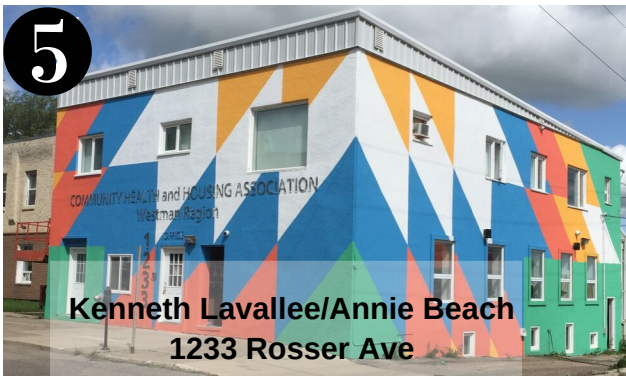

Pacific Avenue

Rosser Avenue

11th Street

10th Street

Princess Avenue

6th Street

5th Street

Lorne Avenue

# Brandon Murals Route Map

1

Mary Lowe/Erica Lowe  
315 10th Street

2

Jerry Rugg  
217 10th Street

3

Trevor Wheatly  
136 11th Street

4

BRANDON

*a home in the blue hills*

Katy Slimmon/Andrea  
Steingrimsdottir  
1126 Rosser Ave

5

Kenneth Lavallee/Annie Beach  
1233 Rosser Ave

6

Jason Botkin  
118 10th Street

7