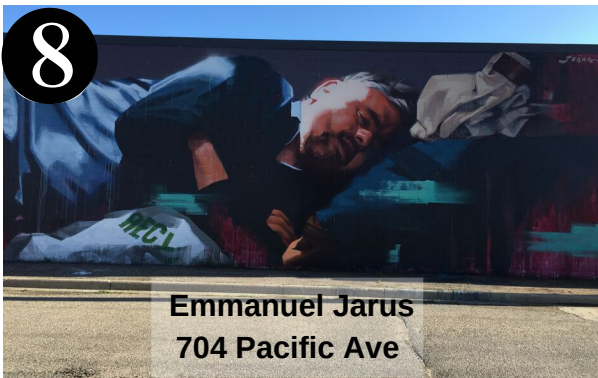

8

Emmanuel Jarus
704 Pacific Ave